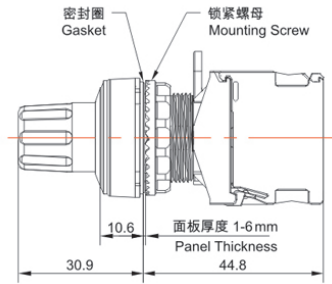

Product Type: Stop PushButton (TS2 Series)

Product Name: TS2 Series

Illuminated Stop PushButton

Product Description: IP65、IP67

Product Size

纯平型
Recessed

Ningbo SUPU Electronics Co., Ltd.

Address: No. 150, Xinxing 4th Road, High-tech Industrial Development Zone,
Cixi City, Zhejiang Province, China