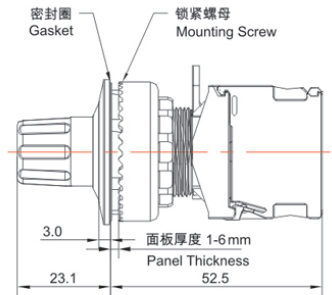

Product Type: Stop PushButton (TS2 Series)

Product Name: TS2 Series

Illuminated Stop PushButton

Product Description: IP65、IP67

Product Size

纯平型
Recessed

Ningbo SUPU Electronics Co., Ltd.

Address: No. 150, Xinxing 4th Road, High-tech Industrial Development Zone,
Cixi City, Zhejiang Province, China