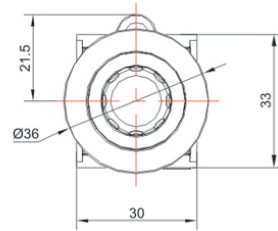

Product Type: Stop PushButton (TS2 Series)

Product Name: TS2 Series

Illuminated Stop PushButton

Product Description: IP65、IP67

Product Size

纯平型
Recessed

Ningbo SUPU Electronics Co., Ltd.

Address: No. 150, Xinxing 4th Road, High-tech Industrial Development Zone,
Cixi City, Zhejiang Province, China