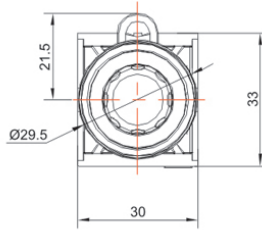

Product Type: Stop PushButton (TS2 Series)

Product Name: TS2 Series

Illuminated Stop PushButton

Product Description: IP65、IP67

Product Size

纯平型
Recessed

Ningbo SUPU Electronics Co., Ltd.

Address: No. 150, Xinxing 4th Road, High-tech Industrial Development Zone,
Cixi City, Zhejiang Province, China