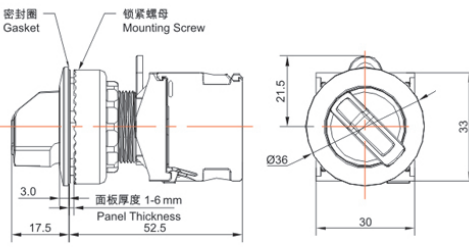

Product Type: Selector Switch (TS2 Series)

Product Name: TS2 Series

Selector Switch

Product Description: IP65、IP67

Product Size

短手柄  
Short Handle

长手柄  
Long Handle

纯平短手柄  
Recessed  
Short Handle