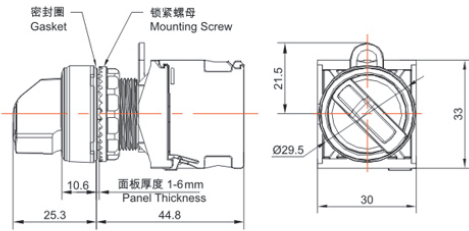

Product Type: Selector Switch (TS2 Series)

Product Name: TS2 Series

Selector Switch

Product Description: IP65、IP67

Product Size

短手柄  
Short Handle

长手柄  
Long Handle

纯平短手柄  
Recessed  
Short Handle