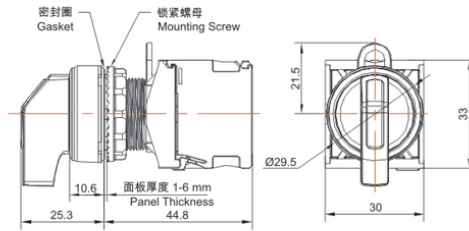

Product Type: Selector Switch (TS2 Series)

Product Name: TS2 Series

Selector Switch

Product Description: IP65、IP67

Product Size

短手柄  
Short Handle

长手柄  
Long Handle

纯平短手柄  
Recessed  
Short Handle