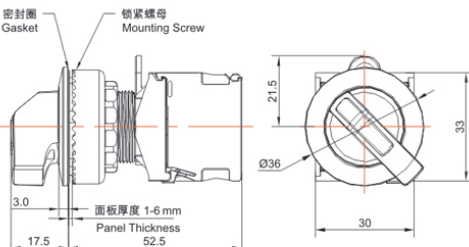

Product Type: Selector Switch (TS2 Series)

Product Name: TS2 Series

Selector Switch

Product Description: IP65、IP67

Product Size

短手柄  
Short Handle

长手柄  
Long Handle

纯平短手柄  
Recessed  
Short Handle