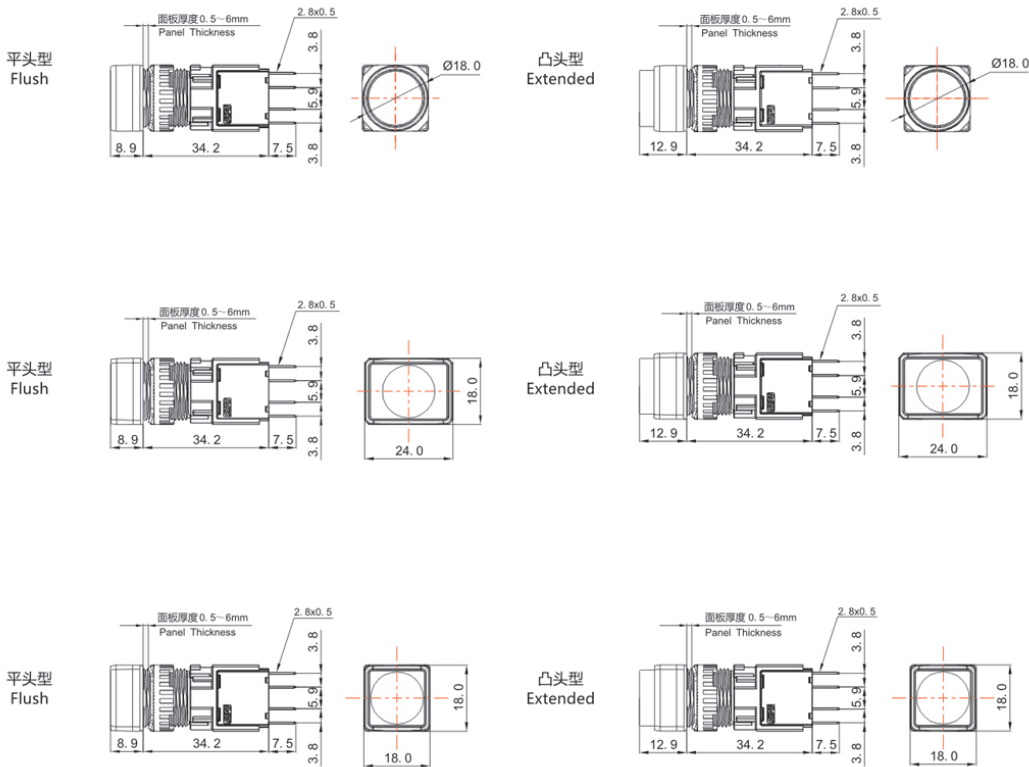

Product Size