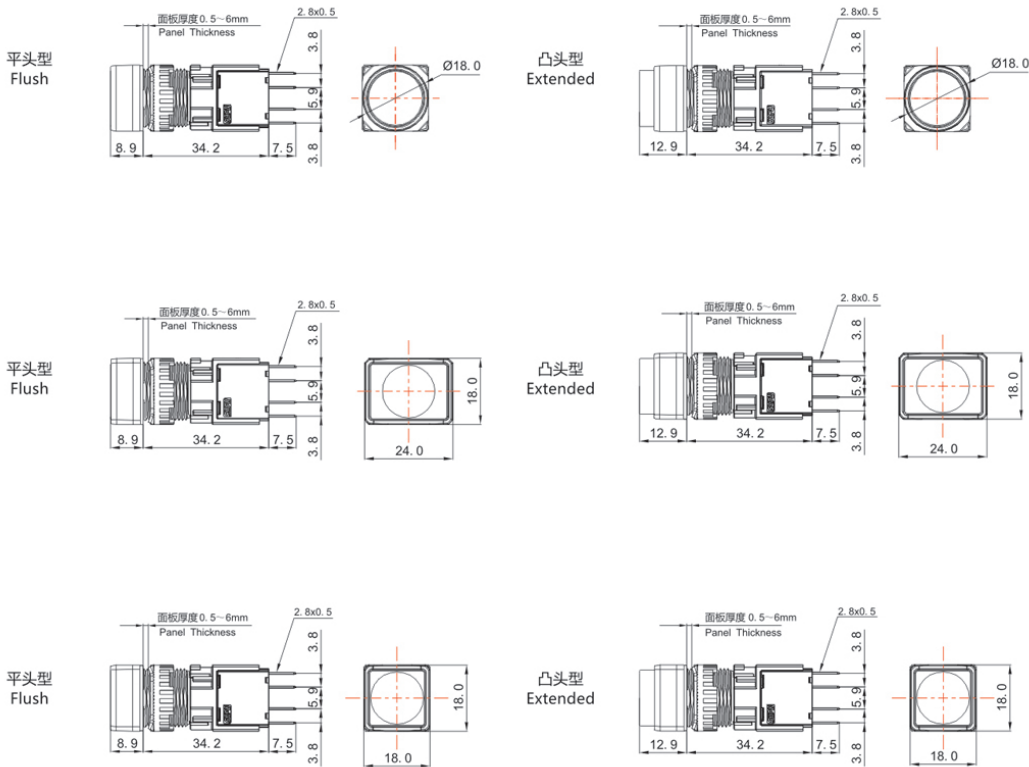

Product Type: PushButton (TS6 Series)

Product Name: TS6 Series

Illuminated PushButton

Product Description: IP65、IP67

Product Size

Ningbo SUPU Electronics Co., Ltd.

Address: No. 150, Xinxing 4th Road, High-tech Industrial Development Zone,
Cixi City, Zhejiang Province, China