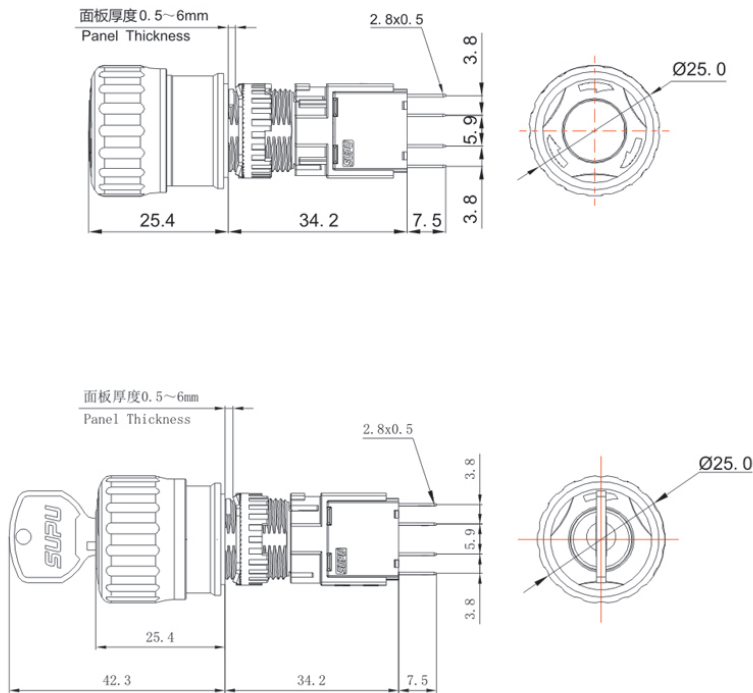

Product Type: E-Stop PushButton (TS6 Series)

Product Name: TS6 Series

Illuminated E-Stop PushButton

Product Description: IP65、IP67

Product Size

Ningbo SUPU Electronics Co., Ltd.

Address: No. 150, Xinxing 4th Road, High-tech Industrial Development Zone,
Cixi City, Zhejiang Province, China