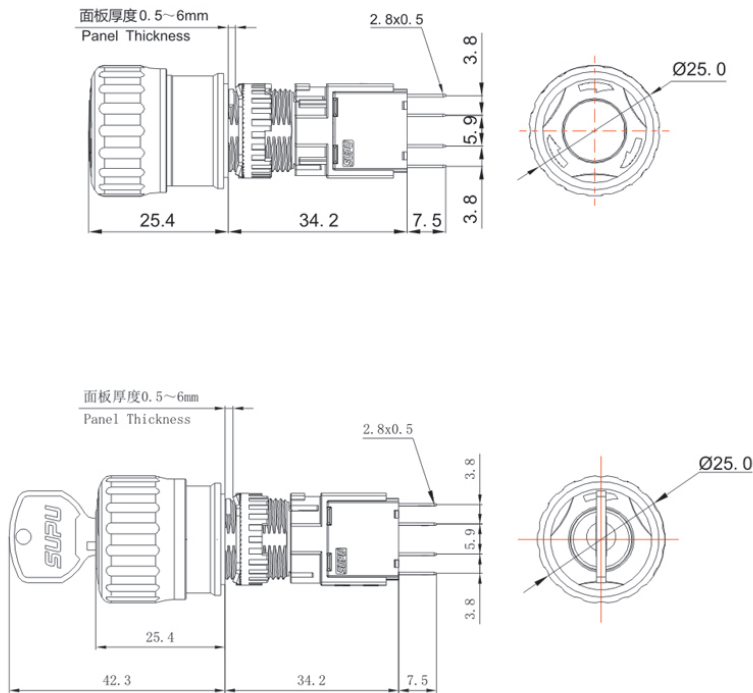

Product Type: E-Stop PushButton (TS6 Series)

Product Name: TS6 Series

Illuminated E-Stop PushButton

Product Description: IP65、IP67

Product Size

Ningbo SUPU Electronics Co., Ltd.

Address: No. 150, Xinxing 4th Road, High-tech Industrial Development Zone, Cixi City, Zhejiang Province, China