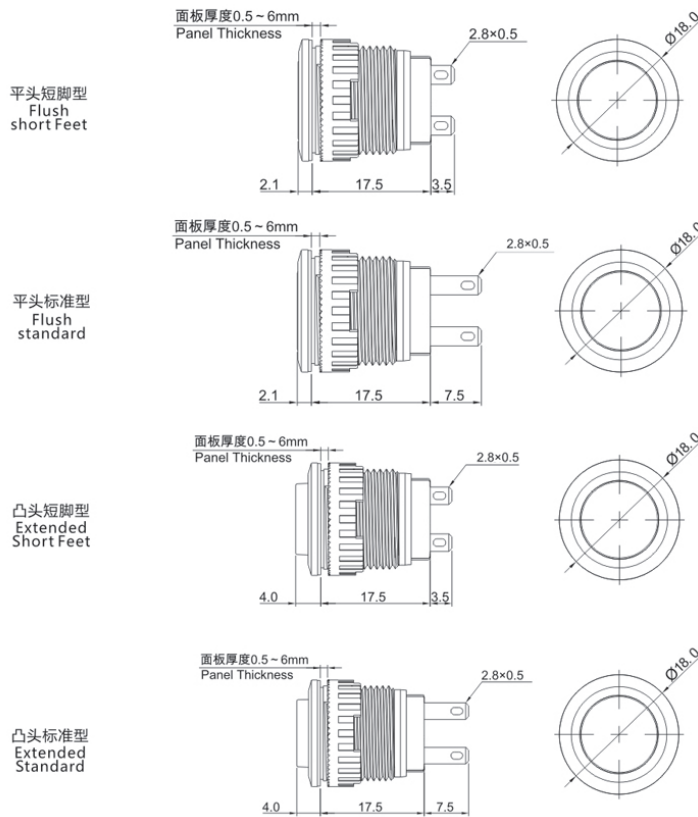

Product Type: TS6A series push-button (φ16)

Product Name: TS6A Series Illuminated PushButton

Product Description: IP67

Product Size

Ningbo SUPU Electronics Co., Ltd.

Address: No. 150, Xinxing 4th Road, High-tech Industrial Development Zone,
Cixi City, Zhejiang Province, China