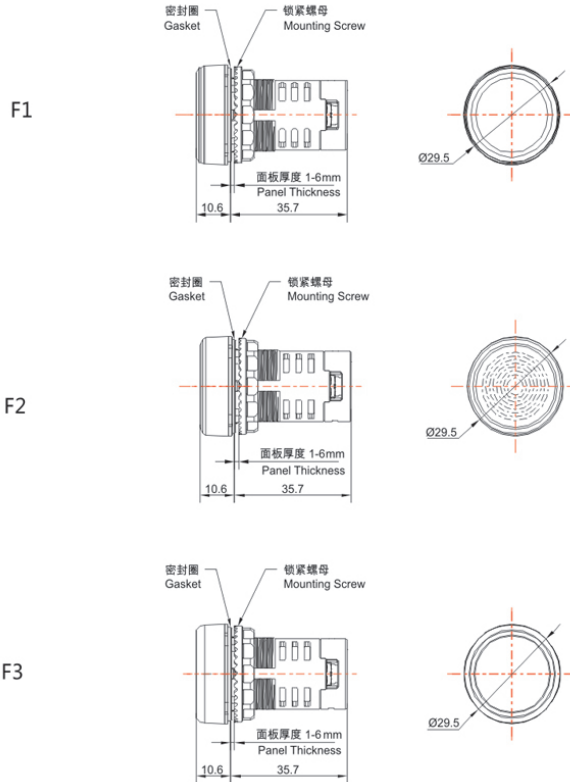

Product Type: TS2 series indicator light (φ 22)

Product Name: TS2 series indicator light

Product Description: IP65

Product Size

Ningbo SUPU Electronics Co., Ltd.

Address: No. 150, Xinxing 4th Road, High-tech Industrial Development Zone,
Cixi City, Zhejiang Province, China