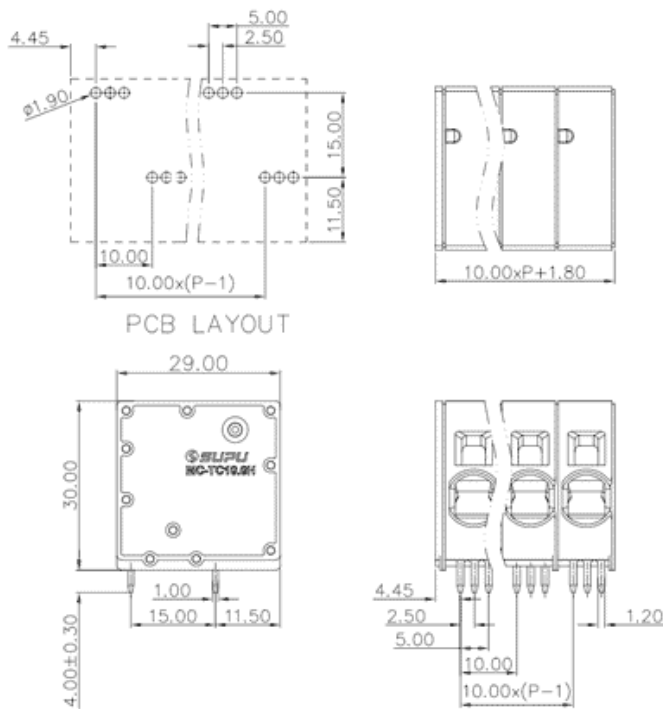

Product Size

Ningbo SUPU Electronics Co., Ltd.

Address: No. 150, Xinxing 4th Road, High-tech Industrial Development Zone,
Cixi City, Zhejiang Province, China

Zip code: 315303

Switchboard: +86 574-63288158