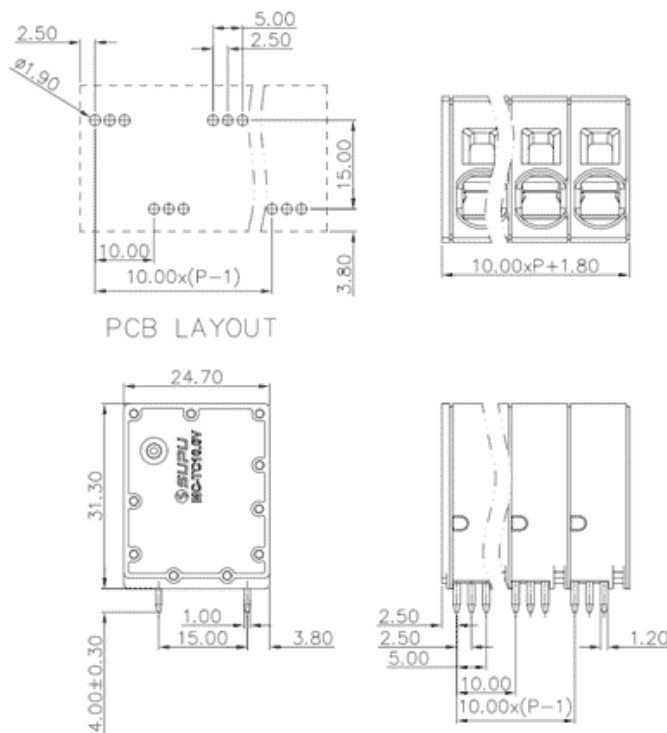

Product Size

Ningbo SUPU Electronics Co., Ltd.

Address: No. 150, Xinxing 4th Road, High-tech Industrial Development Zone,

Cixi City, Zhejiang Province, China

Zip code: 315303

Switchboard: +86 574-63288158