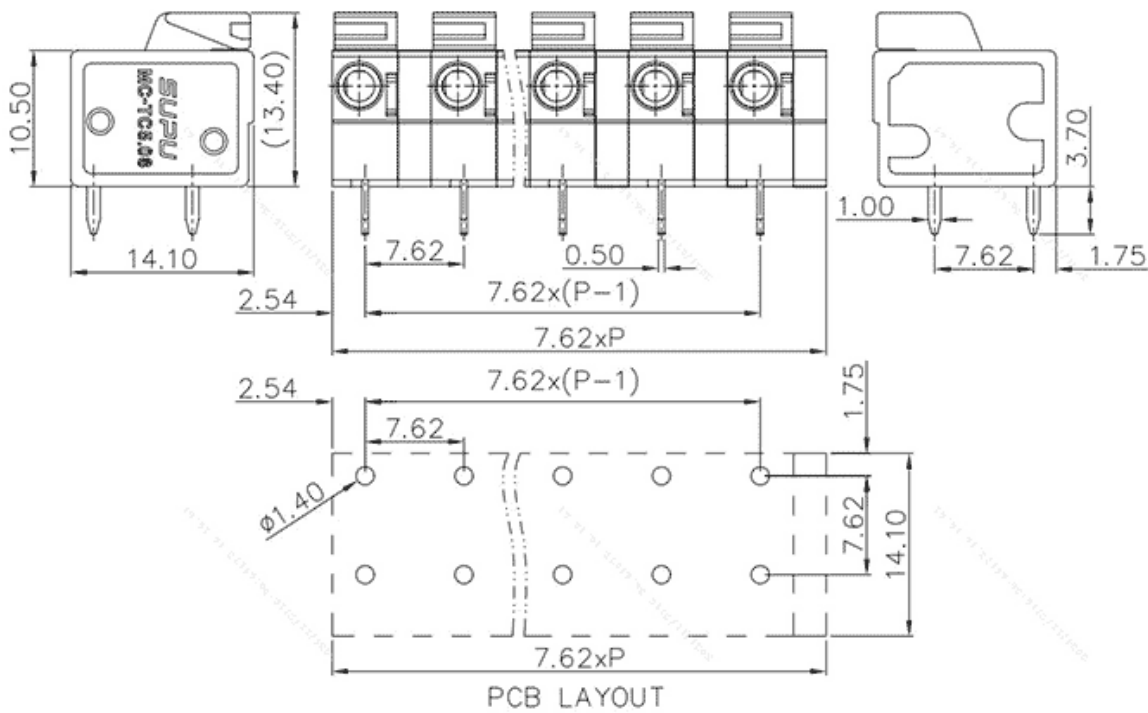

Product Type: Fixed terminal

Product Name: MC-TC7.62H07P-N-0001

Product Description: Pitch:7.62mm Rated Voltage : 630V Rated Current:15A Connection method : Push in connection colour : customizable

Product Size