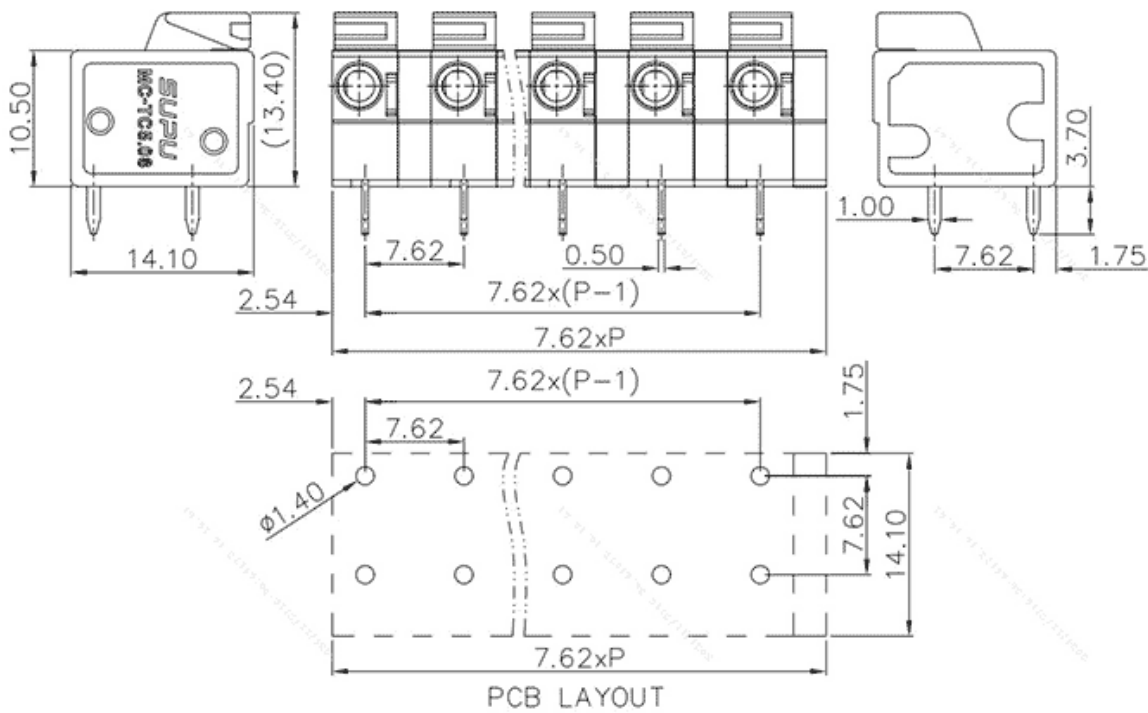

Product Type: Fixed terminal

Product Name: MC-TC7.62H08P-N-0001

Product Description: Pitch:7.62mm Rated Voltage : 630V Rated Current:15A Connection method : Push in connection colour : customizable

Product Size