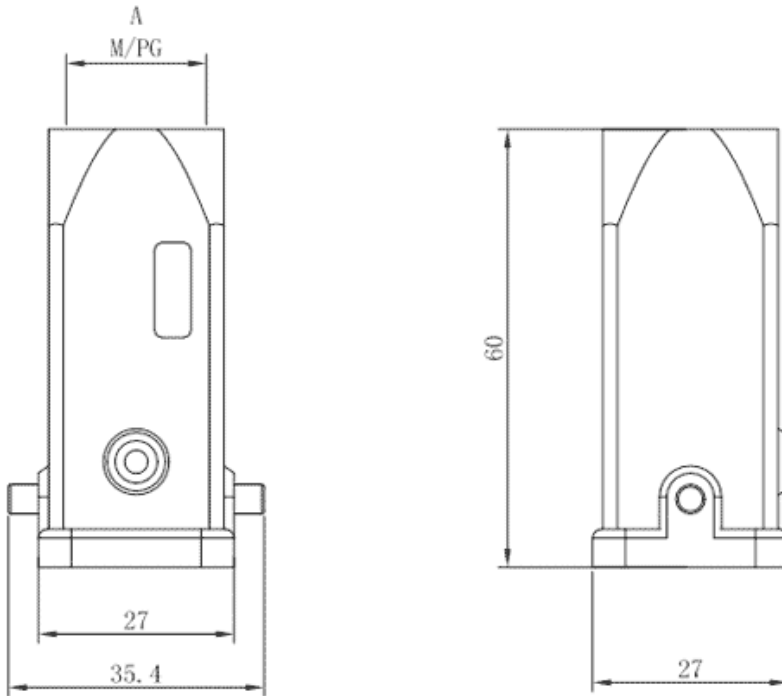

Product Type: Heavy-duty Connector Housing

Product Name: S3A.P-TE-2B-M20

Product Description: S3A.P Hoods, top entry, 2 bolts, M20 thread

Product Size

Parameters

☞ SUPU ID	S3A.P-TE-2B-M20
☞ Protection Level	IP65
☞ Operating temperature range	-40°C~+125°C
☞ Color	Grey

☞ Thread type	M20
☞ Category	Housing
☞ Mechanical endurance	≥500

Technical data

☞ Sealing material	NBR
☞ Housing Material	PC

Commercial data

☞ Order No	S3A.P-TE-2B-M20
☞ Packing unit	PCS
☞ Minimum order quantity	1