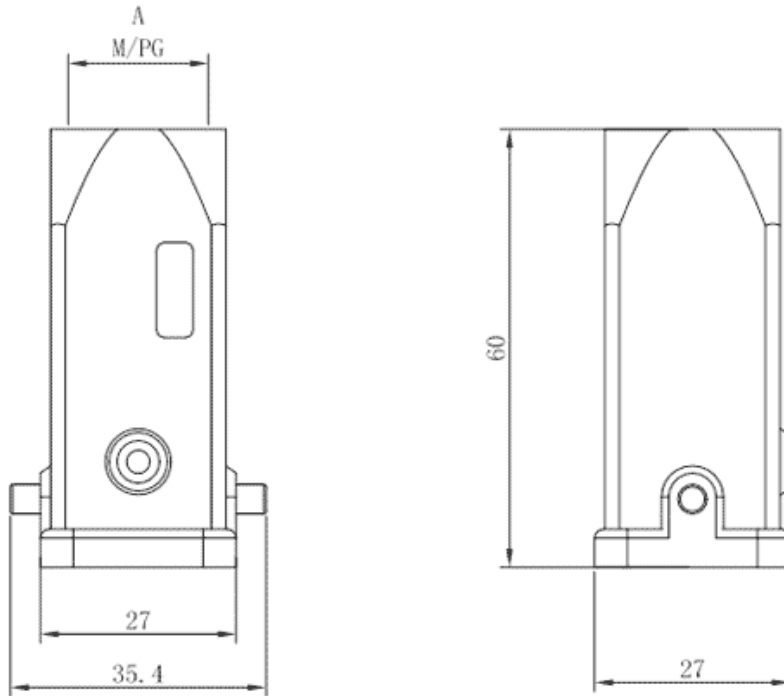

Product Type: Heavy-duty Connector Housing

Product Name: S3A.P-TE-2B-PG11

Product Description: S3A.P Hoods, top entry, 2 bolts, PG11 thread

Product Size

Parameters

⌘ SUPU ID	S3A.P-TE-2B-PG11
⌘ Protection Level	IP65
⌘ Operating temperature range	-40°C~+125°C
⌘ Color	Grey