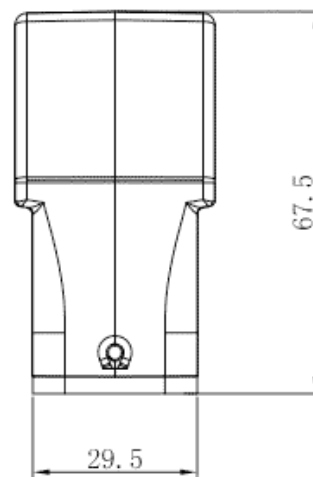

Product Type: Heavy-duty Connector Housing

Product Name: S10A-TEH-2B-PG16

Product Description: S10A Hoods, top entry, high construction, 2 bolts, PG16 thread

Product Size

Parameters

⌘ SUPU ID	S10A-TEH-2B-PG16
⌘ Protection Level	IP65
⌘ Operating temperature range	-40°C~+125°C
⌘ Color	Grey

☞ Thread type	PG16
☞ Category	Housing
☞ Mechanical endurance	≥500

Technical data

☞ Sealing material	NBR
☞ Housing Material	Die-Cast Aluminum

Commercial data

☞ Order No	S10A-TEH-2B-PG16
☞ Packing unit	PCS
☞ Minimum order quantity	1