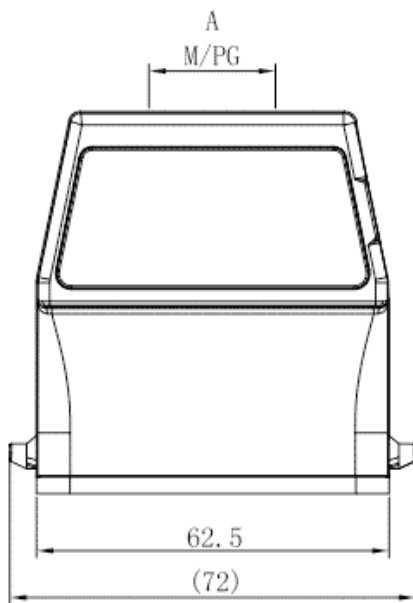

Product Type: Heavy-duty Connector Housing

Product Name: S10A-TEH-2B-PG16

Product Description: S10A Hoods, top entry, high construction, 2 bolts, PG16 thread

Product Size

Parameters

⌘ SUPU ID	S10A-TEH-2B-PG16
⌘ Protection Level	IP65
⌘ Operating temperature range	-40°C~+125°C
⌘ Color	Grey

☞ Thread type	PG16
☞ Category	Housing
☞ Mechanical endurance	≥500

Technical data

☞ Sealing material	NBR
☞ Housing Material	Die-Cast Aluminum

Commercial data

☞ Order No	S10A-TEH-2B-PG16
☞ Packing unit	PCS
☞ Minimum order quantity	1