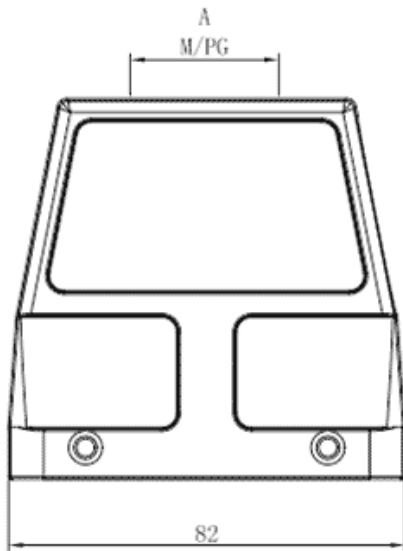

Product Type: Heavy-duty Connector Housing

Product Name: S32A-TEH-4B-M32

Product Description: S32A Hoods, top entry, high construction, 4 bolts, M32 thread

Product Size

Parameters

⌘ SUPU ID	S32A-TEH-4B-M32
⌘ Protection Level	IP65
⌘ Operating temperature range	-40°C~+125°C
⌘ Color	Grey

☞ Thread type	M32
☞ Category	Housing
☞ Mechanical endurance	≥500

Technical data

☞ Sealing material	NBR
☞ Housing Material	Die-Cast Aluminum

Commercial data

☞ Order No	S32A-TEH-4B-M32
☞ Packing unit	PCS
☞ Minimum order quantity	1