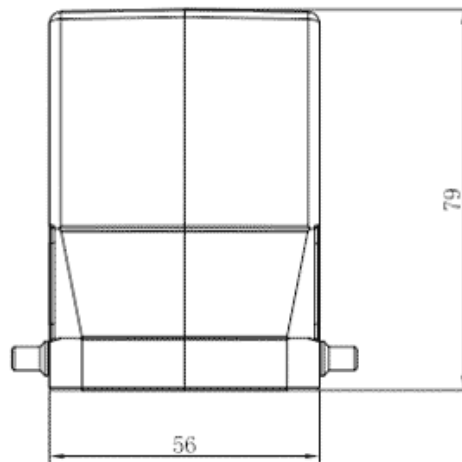

Product Type: Heavy-duty Connector Housing

Product Name: S32A-TEH-4B-M32

Product Description: S32A Hoods, top entry, high construction, 4 bolts, M32 thread

Product Size

Parameters

⌘ SUPU ID	S32A-TEH-4B-M32
⌘ Protection Level	IP65
⌘ Operating temperature range	-40°C~+125°C
⌘ Color	Grey

☞ Thread type	M32
☞ Category	Housing
☞ Mechanical endurance	≥500

Technical data

☞ Sealing material	NBR
☞ Housing Material	Die-Cast Aluminum

Commercial data

☞ Order No	S32A-TEH-4B-M32
☞ Packing unit	PCS
☞ Minimum order quantity	1