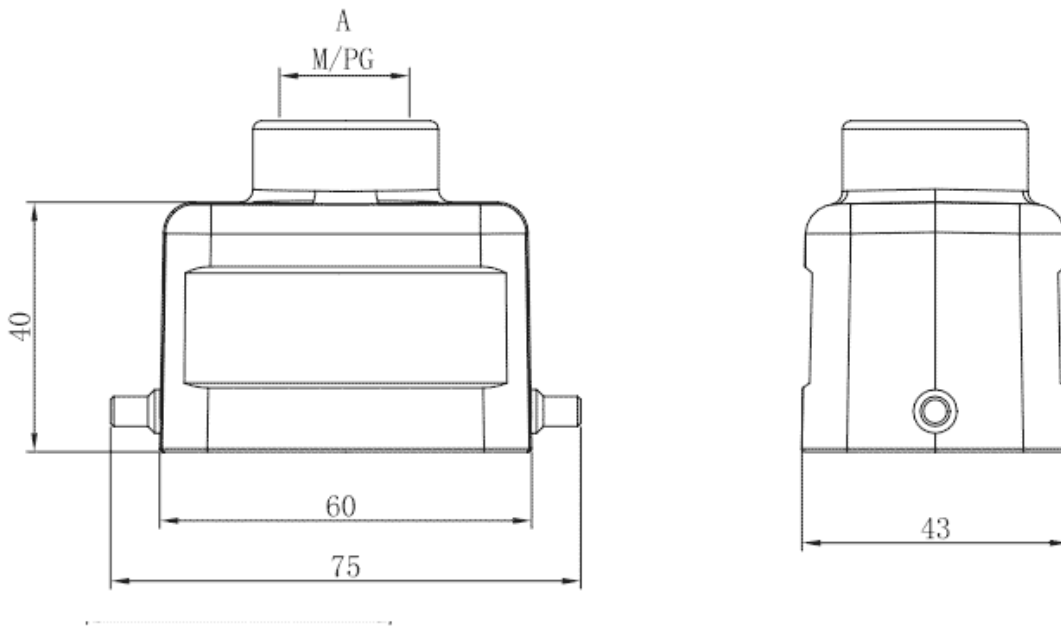

Product Type: Heavy-duty Connector Housing

Product Name: S6B-TE-2B-M20

Product Description: S6B Hoods, top entry, 2 bolts, M20 thread

Product Size

Parameters

☞ SUPU ID	S6B-TE-2B-M20
☞ Protection Level	IP65
☞ Operating temperature range	-40°C~+125°C
☞ Color	Grey

☞ Thread type	M20
☞ Category	Housing
☞ Mechanical endurance	≥500

Technical data

☞ Sealing material	NBR
☞ Housing Material	Die-Cast Aluminum

Commercial data

☞ Order No	S6B-TE-2B-M20
☞ Packing unit	PCS
☞ Minimum order quantity	1