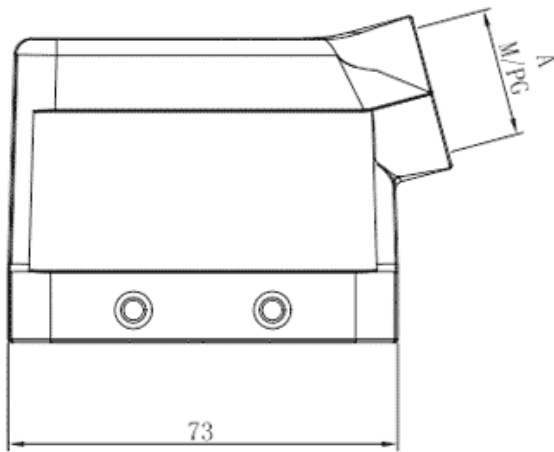

Product Type: Heavy-duty Connector Housing

Product Name: S10B-SE-4B-PG16

Product Description: S6B Housings, metal, 1 levers, surface mounting, high construction, M32 thread, metal cover

Product Size

Parameters

☞ SUPU ID	S10B-SE-4B-PG16
☞ Protection Level	IP65
☞ Operating temperature range	-40°C~+125°C
☞ Color	Grey

☞ Thread type	PG16
☞ Category	Housing
☞ Mechanical endurance	≥500

Technical data

☞ Sealing material	NBR
☞ Housing Material	Die-Cast Aluminum