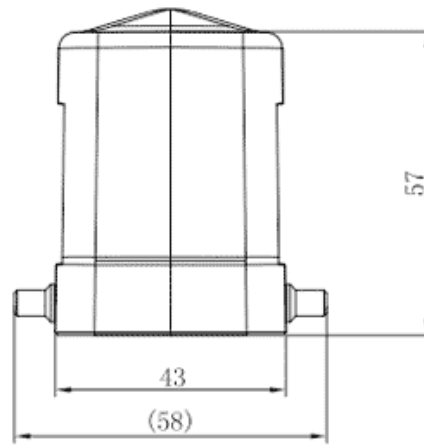

Product Type: Heavy-duty Connector Housing

Product Name: S10B-SE-4B-PG16

Product Description: S6B Housings, metal, 1 levers, surface mounting, high construction, M32 thread, metal cover

Product Size

Parameters

☞ SUPU ID	S10B-SE-4B-PG16
☞ Protection Level	IP65
☞ Operating temperature range	-40°C~+125°C
☞ Color	Grey

☞ Thread type	PG16
☞ Category	Housing
☞ Mechanical endurance	≥500

Technical data

☞ Sealing material	NBR
☞ Housing Material	Die-Cast Aluminum