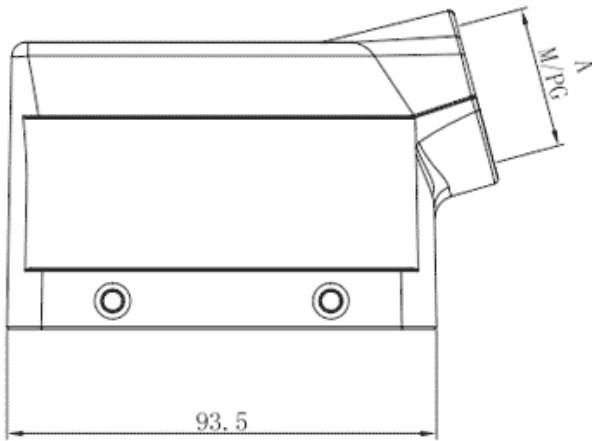

Product Type: Heavy-duty Connector Housing

Product Name: S16B-SE-4B-PG21

Product Description: S16B Hoods, side entry, 4 bolts, PG21 thread

Product Size

Parameters

⌘ SUPU ID	S16B-SE-4B-PG21
⌘ Protection Level	IP65
⌘ Operating temperature range	-40°C~+125°C
⌘ Color	Grey

☞ Thread type	PG21
☞ Category	Housing
☞ Mechanical endurance	≥500

Technical data

☞ Sealing material	NBR
☞ Housing Material	Die-Cast Aluminum

Commercial data

☞ Order No	S16B-SE-4B-PG21
☞ Packing unit	PCS
☞ Minimum order quantity	1