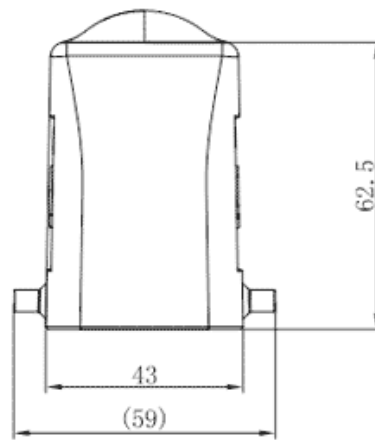

Product Type: Heavy-duty Connector Housing

Product Name: S16B-SE-4B-PG21

Product Description: S16B Hoods, side entry, 4 bolts, PG21 thread

Product Size

Parameters

⌘ SUPU ID	S16B-SE-4B-PG21
⌘ Protection Level	IP65
⌘ Operating temperature range	-40°C~+125°C
⌘ Color	Grey

☞ Thread type	PG21
☞ Category	Housing
☞ Mechanical endurance	≥500

Technical data

☞ Sealing material	NBR
☞ Housing Material	Die-Cast Aluminum

Commercial data

☞ Order No	S16B-SE-4B-PG21
☞ Packing unit	PCS
☞ Minimum order quantity	1