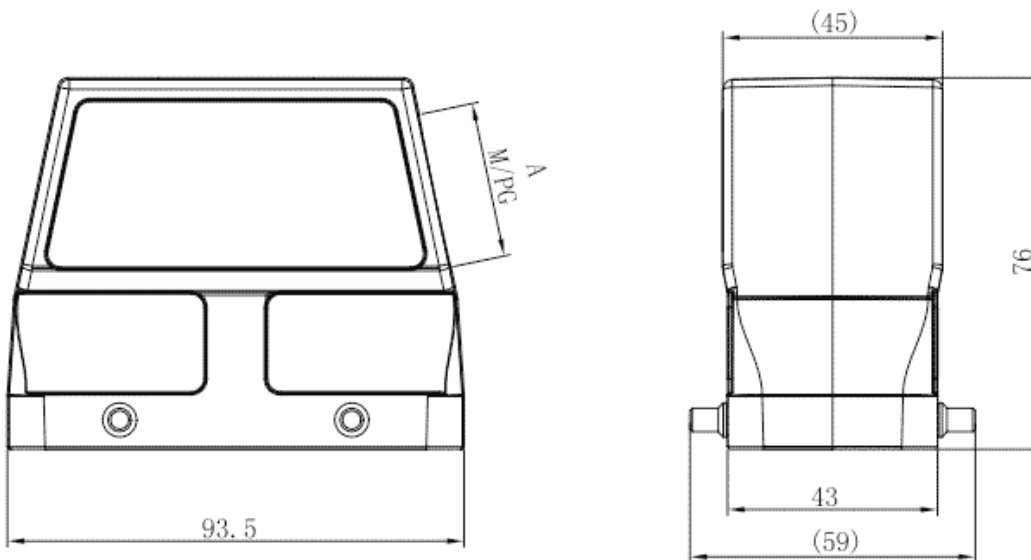

Product Type: Heavy-duty Connector Housing

Product Name: S16B-SEH-4B-M40

Product Description: S16B Hoods, side entry, high construction, 4 bolts, M40 thread

Product Size

Parameters

⌘ SUPU ID	S16B-SEH-4B-M40
⌘ Protection Level	IP65
⌘ Operating temperature range	-40°C~+125°C
⌘ Color	Grey

☞ Thread type	M40
☞ Category	Housing
☞ Mechanical endurance	≥500

Technical data

☞ Sealing material	NBR
☞ Housing Material	Die-Cast Aluminum

Commercial data

☞ Order No	S16B-SEH-4B-M40
☞ Packing unit	PCS
☞ Minimum order quantity	1