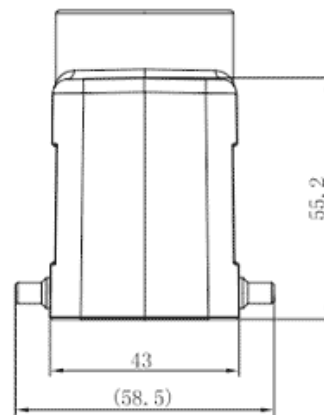

Product Type: Heavy-duty Connector Housing

Product Name: S24B-TE-4B-M25

Product Description: S24B Hoods, top entry, 4 bolts, M25 thread

Product Size

Parameters

☞ SUPU ID	S24B-TE-4B-M25
☞ Protection Level	IP65
☞ Operating temperature range	-40°C~+125°C
☞ Color	Grey

☞ Thread type	M25
☞ Category	Housing
☞ Mechanical endurance	≥500

Technical data

☞ Sealing material	NBR
☞ Housing Material	Die-Cast Aluminum

Commercial data

☞ Order No	S24B-TE-4B-M25
☞ Packing unit	PCS
☞ Minimum order quantity	1