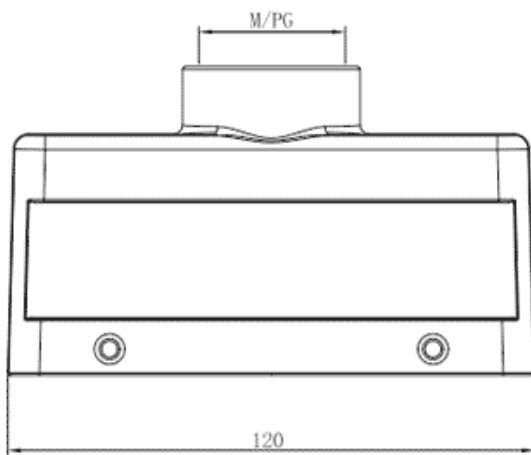

Product Type: Heavy-duty Connector Housing

Product Name: S24B-TE-4B-M25

Product Description: S24B Hoods, top entry, 4 bolts, M25 thread

Product Size

Parameters

☞ SUPU ID	S24B-TE-4B-M25
☞ Protection Level	IP65
☞ Operating temperature range	-40°C~+125°C
☞ Color	Grey

☞ Thread type	M25
☞ Category	Housing
☞ Mechanical endurance	≥500

Technical data

☞ Sealing material	NBR
☞ Housing Material	Die-Cast Aluminum

Commercial data

☞ Order No	S24B-TE-4B-M25
☞ Packing unit	PCS
☞ Minimum order quantity	1