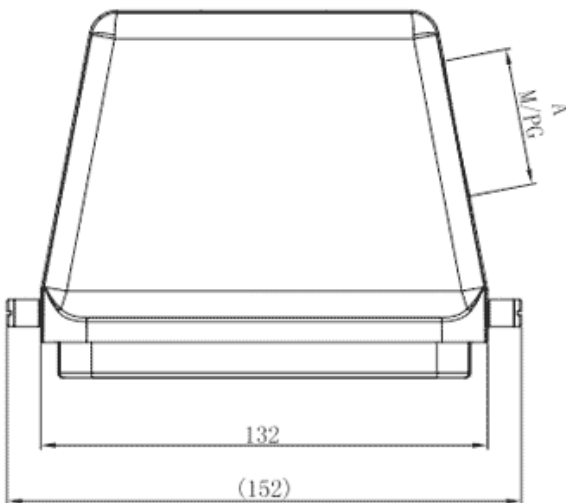

Product Type: Heavy-duty Connector Housing

Product Name: S48B-SE-2B-PG42

Product Description: S48B Hoods, side entry, 2 bolts, PG42 thread

Product Size

Parameters

☞ SUPU ID	S48B-SE-2B-PG42
☞ Protection Level	IP65
☞ Operating temperature range	-40°C~+125°C
☞ Color	Grey

☞ Thread type	PG42
☞ Category	Housing
☞ Mechanical endurance	≥500

Technical data

☞ Sealing material	NBR
☞ Housing Material	Die-Cast Aluminum

Commercial data

☞ Order No	S48B-SE-2B-PG42
☞ Packing unit	PCS
☞ Minimum order quantity	1