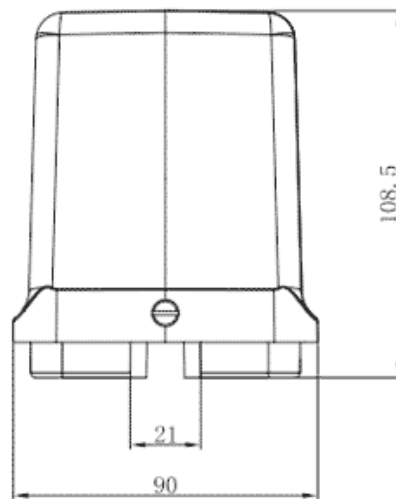

Product Type: Heavy-duty Connector Housing

Product Name: S48B-SE-2B-PG42

Product Description: S48B Hoods, side entry, 2 bolts, PG42 thread

Product Size

Parameters

☞ SUPU ID	S48B-SE-2B-PG42
☞ Protection Level	IP65
☞ Operating temperature range	-40°C~+125°C
☞ Color	Grey

☞ Thread type	PG42
☞ Category	Housing
☞ Mechanical endurance	≥500

Technical data

☞ Sealing material	NBR
☞ Housing Material	Die-Cast Aluminum

Commercial data

☞ Order No	S48B-SE-2B-PG42
☞ Packing unit	PCS
☞ Minimum order quantity	1