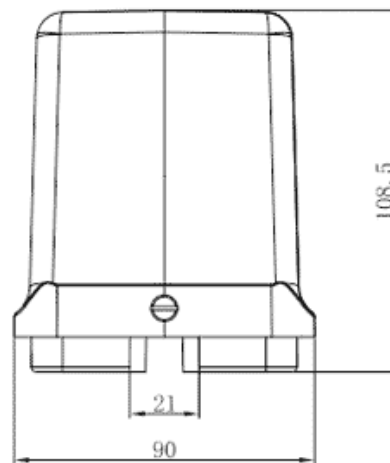

Product Type: Heavy-duty Connector Housing

Product Name: S48B-TE-2B-PG36

Product Description: S48B Hoods, top entry, 2 bolts, PG36 thread

## Product Size