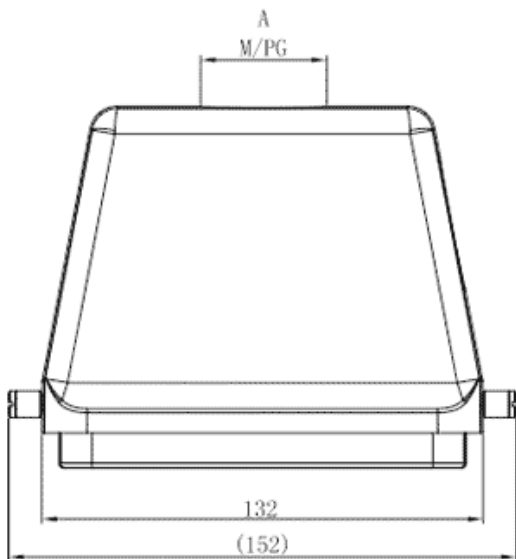

Product Type: Heavy-duty Connector Housing

Product Name: S48B-TE-2B-PG36

Product Description: S48B Hoods, top entry, 2 bolts, PG36 thread

## Product Size

## Parameters

☞ SUPU ID	S48B-TE-2B-PG36
☞ Protection Level	IP65
☞ Operating temperature range	-40°C~+125°C
☞ Color	Grey

☞ Thread type	PG36
☞ Category	Housing
☞ Mechanical endurance	≥500