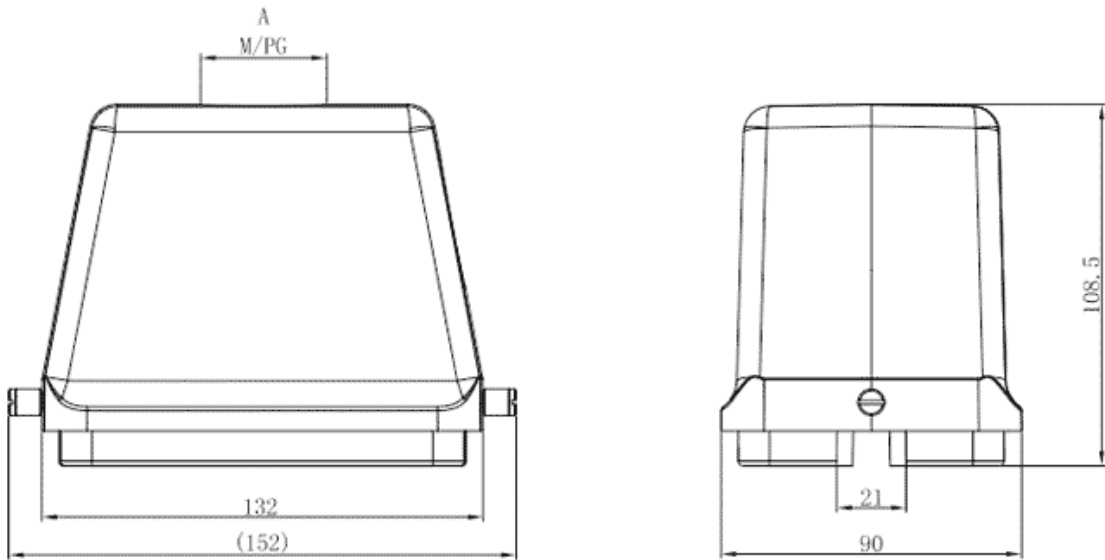

Product Type: Heavy-duty Connector Housing

Product Name: S48B-TE-2B-PG36

Product Description: S48B Hoods, top entry, 2 bolts, PG36 thread

## Product Size

## Parameters

☞ SUPU ID	S48B-TE-2B-PG36
☞ Protection Level	IP65
☞ Operating temperature range	-40°C~+125°C
☞ Color	Grey

☞ Thread type	PG36
☞ Category	Housing
☞ Mechanical endurance	≥500